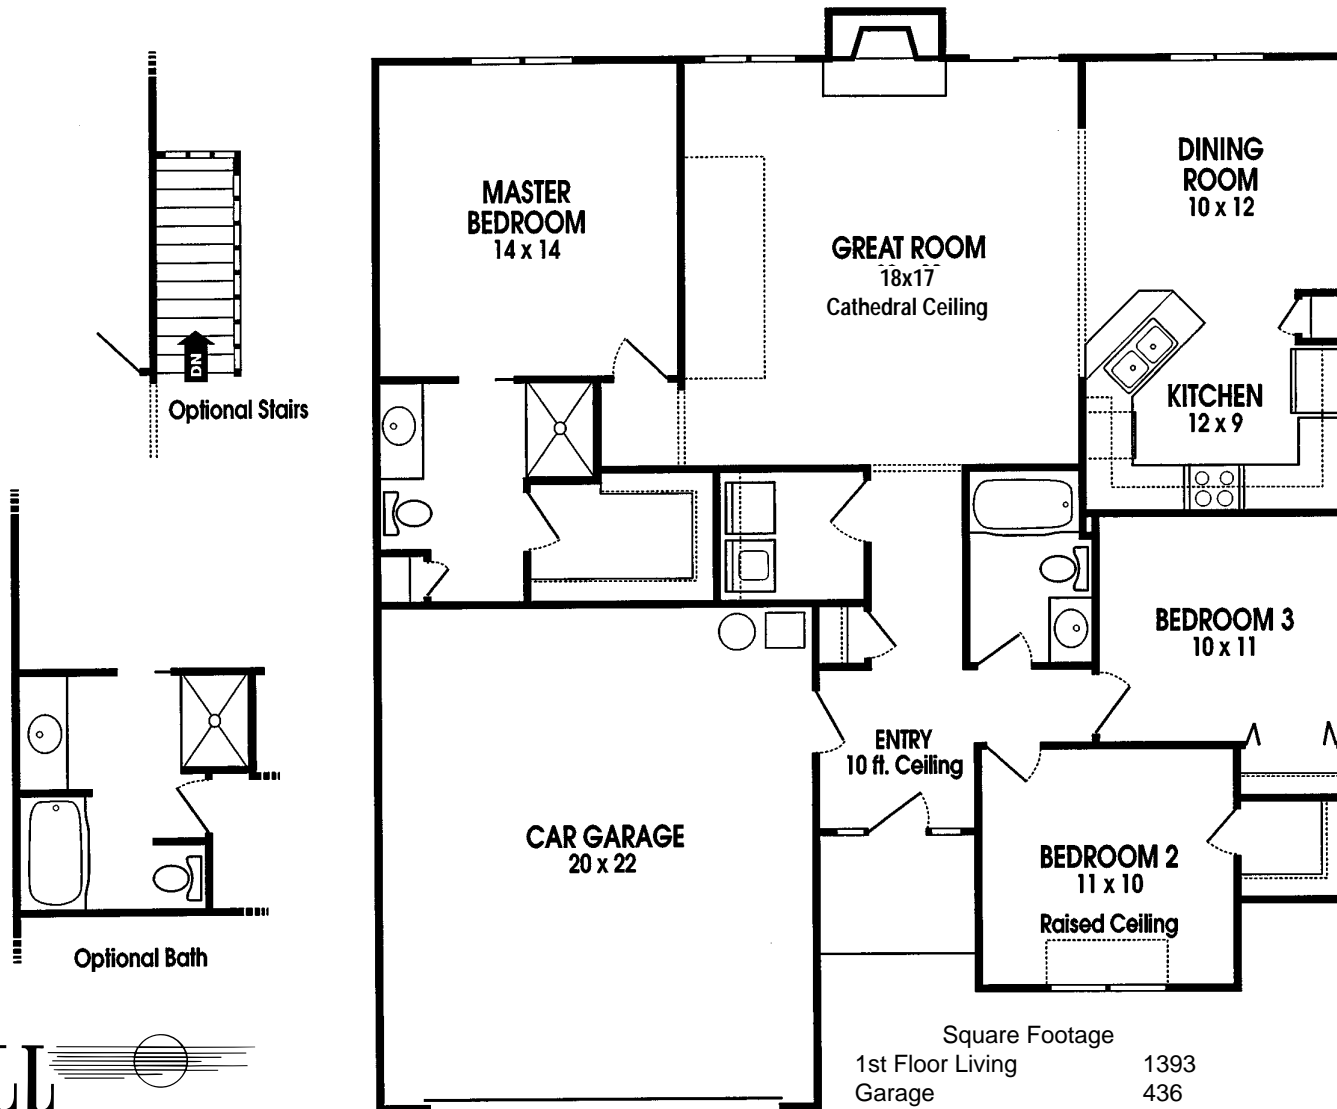

FALCON CREST -JUBILEE SERIES-

 **FALL
CREEK**
HOMES & DEVELOPMENT

Call 432-8448

Designs and prices subject to change without notice.

Falcon Crest - Jubilee Series -

Square Footage	
1st Floor Living	1393
Garage	436
Total	1829
Basement	953