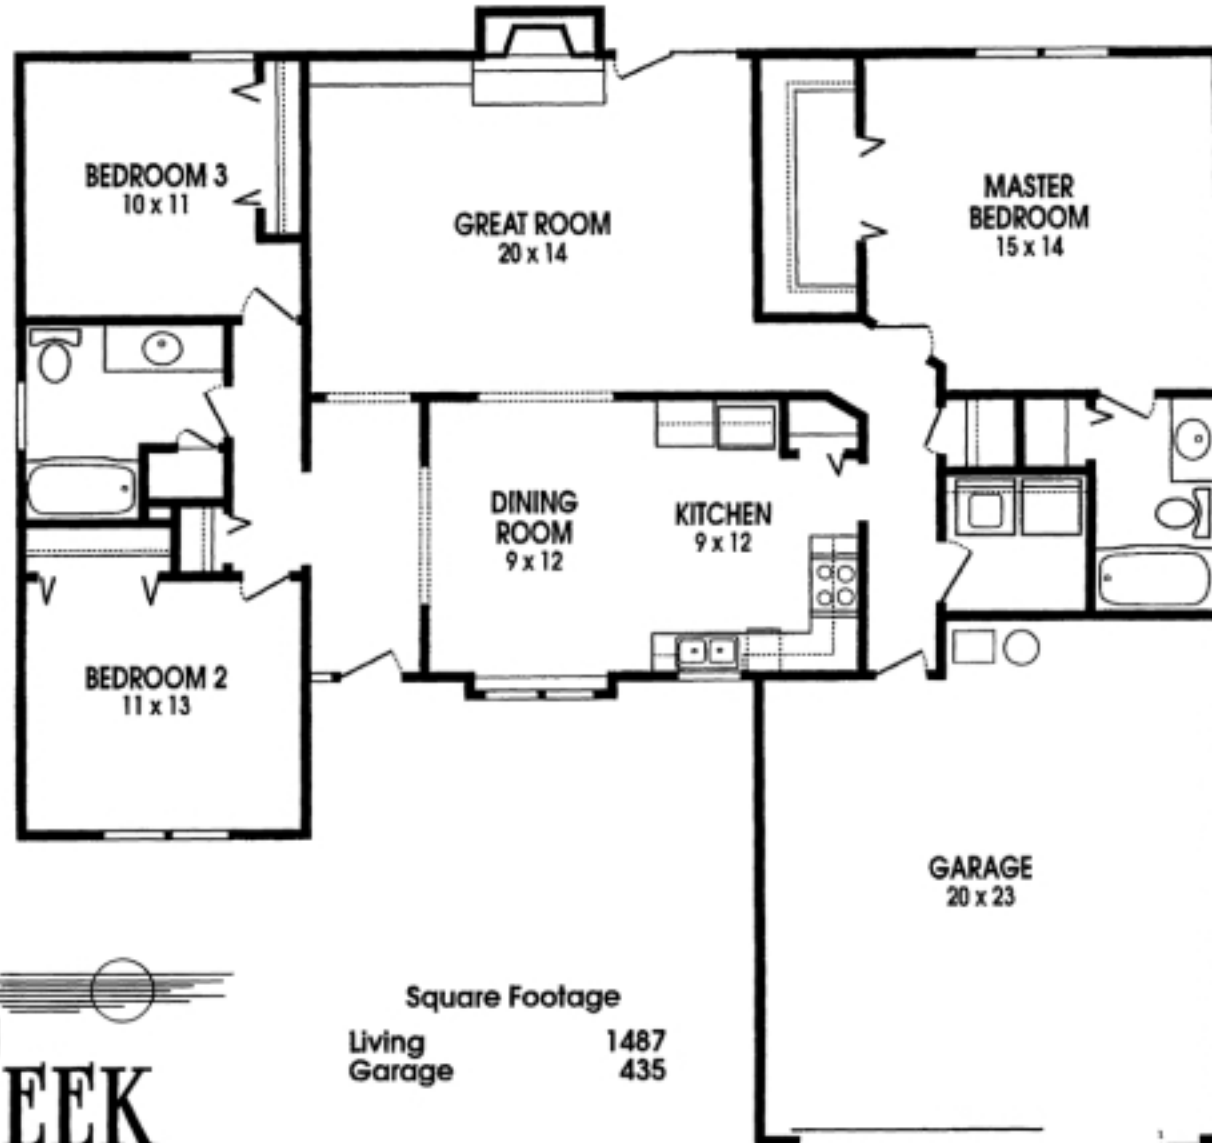

WINGATE

FALL
CREEK
HOMES & DEVELOPMENT

Call 432-8448

Designs and prices subject to change without notice.

Quality ∞ Craftsmanship ∞ Personal Service

Homeplan
by

Square Footage
Living 1487
Garage 435

Call 432-8448