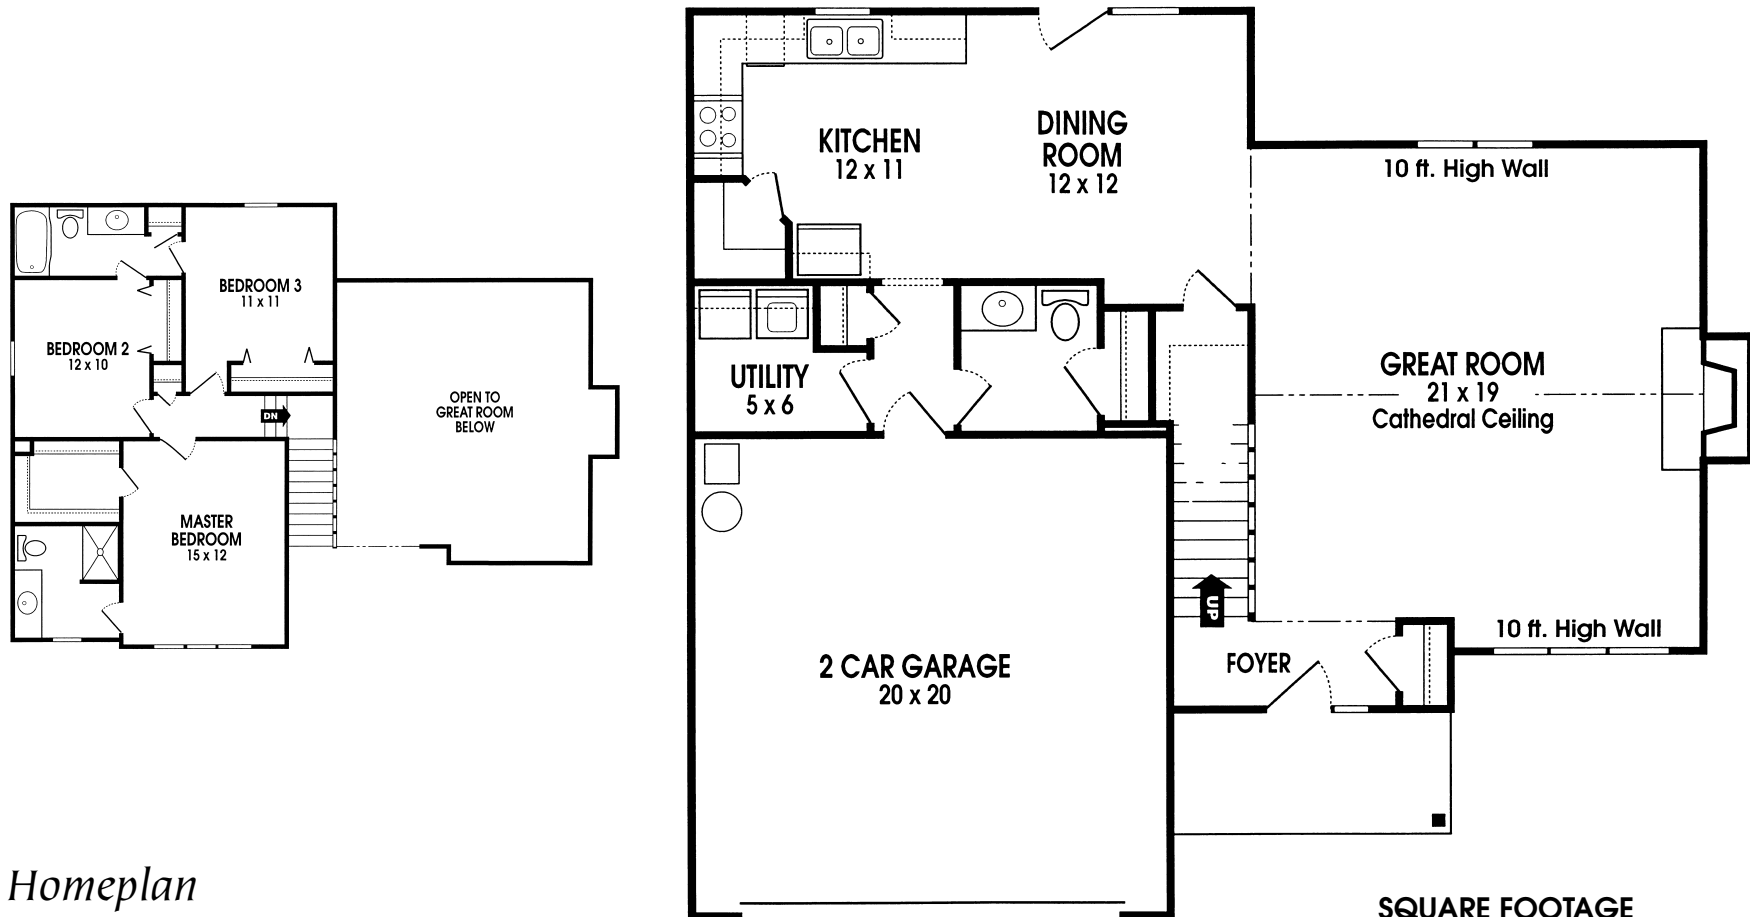

WEYBRIDGE

FALL
CREEK
HOMES & DEVELOPMENT

Designs and prices subject to change without notice.

Call 432-8448

Quality ∞ Craftsmanship ∞ Personal Service

Homeplan
by

SQUARE FOOTAGE	
1st Floor living	904
2nd Floor living	723
Total	1627
Garage	426