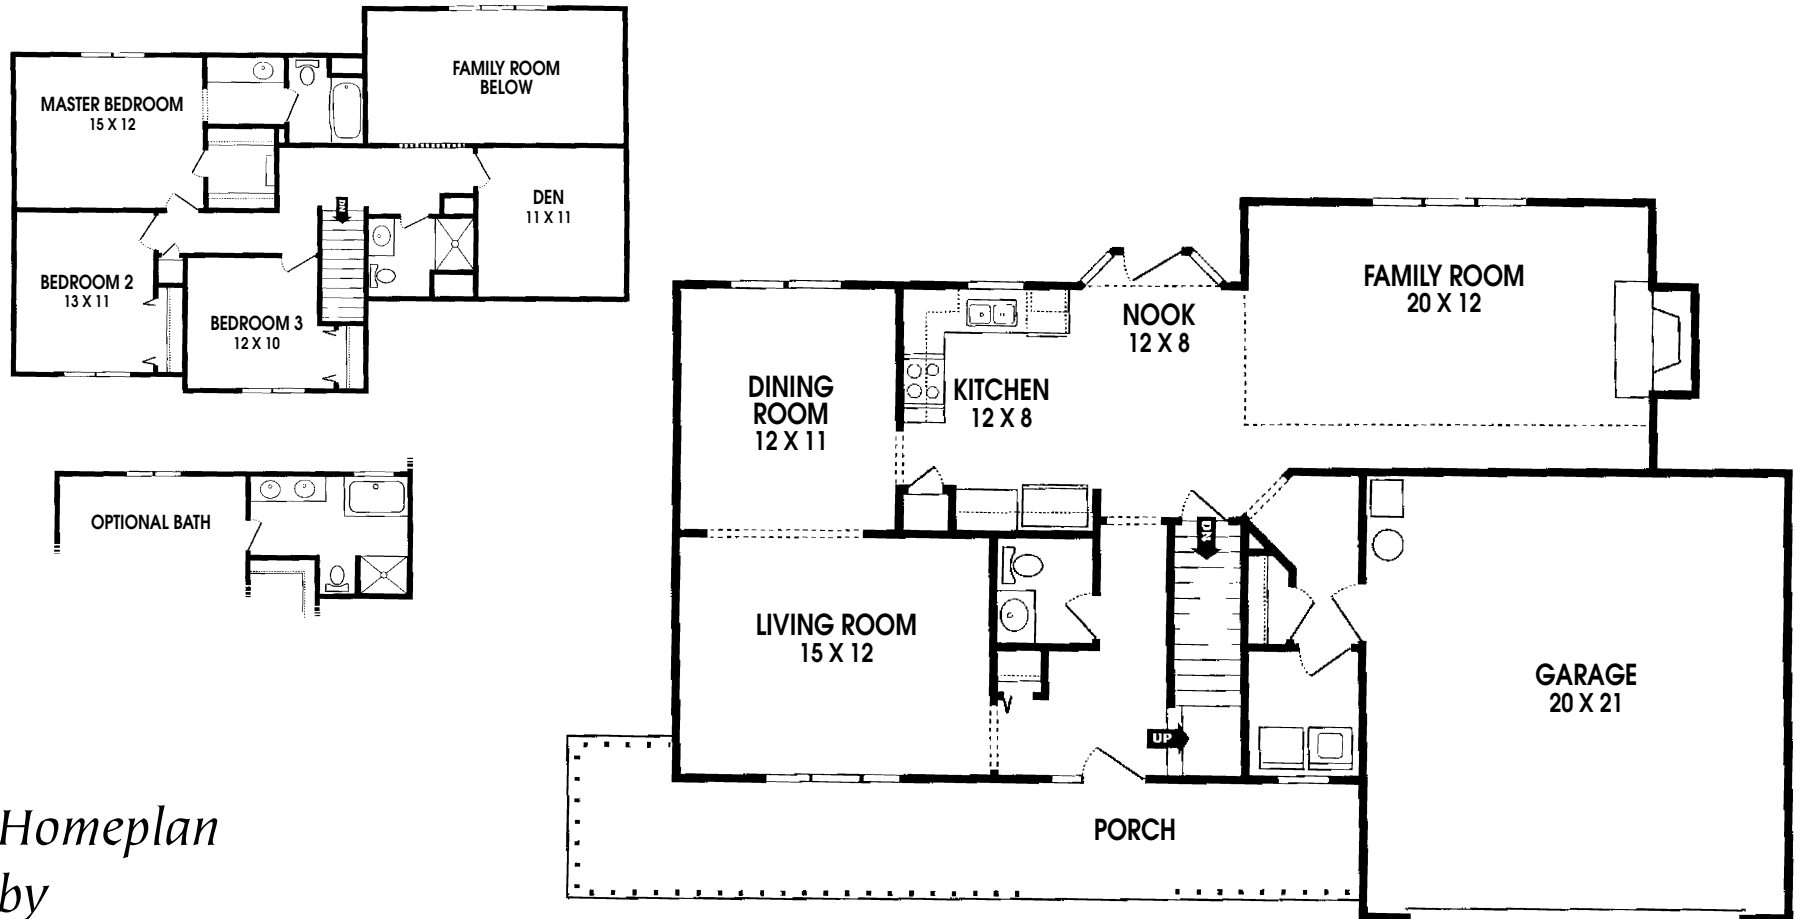

Call 432-8448

Designs and prices subject to change without notice.

Quality ∞ Craftsmanship ∞ Personal Service

Homeplan
by

**FALL
CREEK**
HOMES & DEVELOPMENT

SQUARE FOOTAGE
1st Floor Living 1021
2nd Floor Living 955
Total 1976