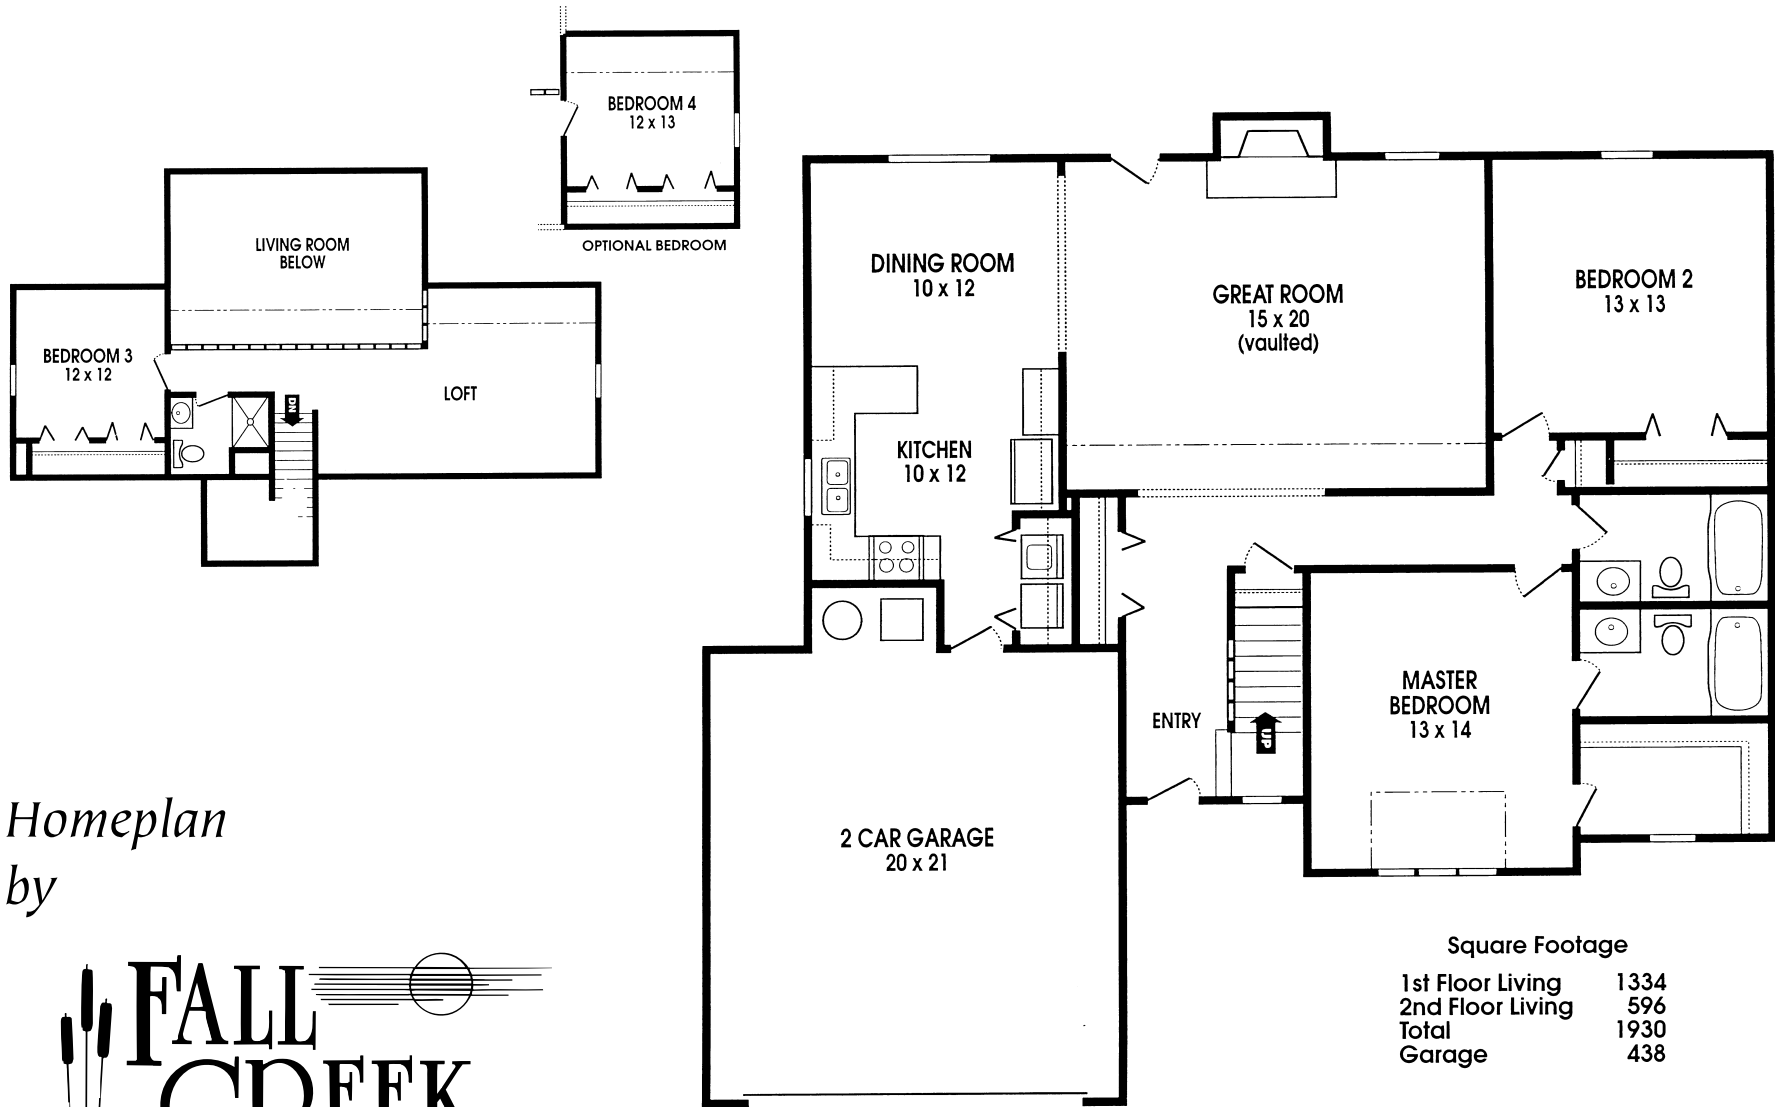

CHAMBLEE

FALL
CREEK
HOMES & DEVELOPMENT

Call 432-8448

Designs and prices subject to change without notice.

Quality *∞* Craftsmanship *∞* Personal Service

Homeplan
by

FALL CREEK
HOMES & DEVELOPMENT

Call 432-8448