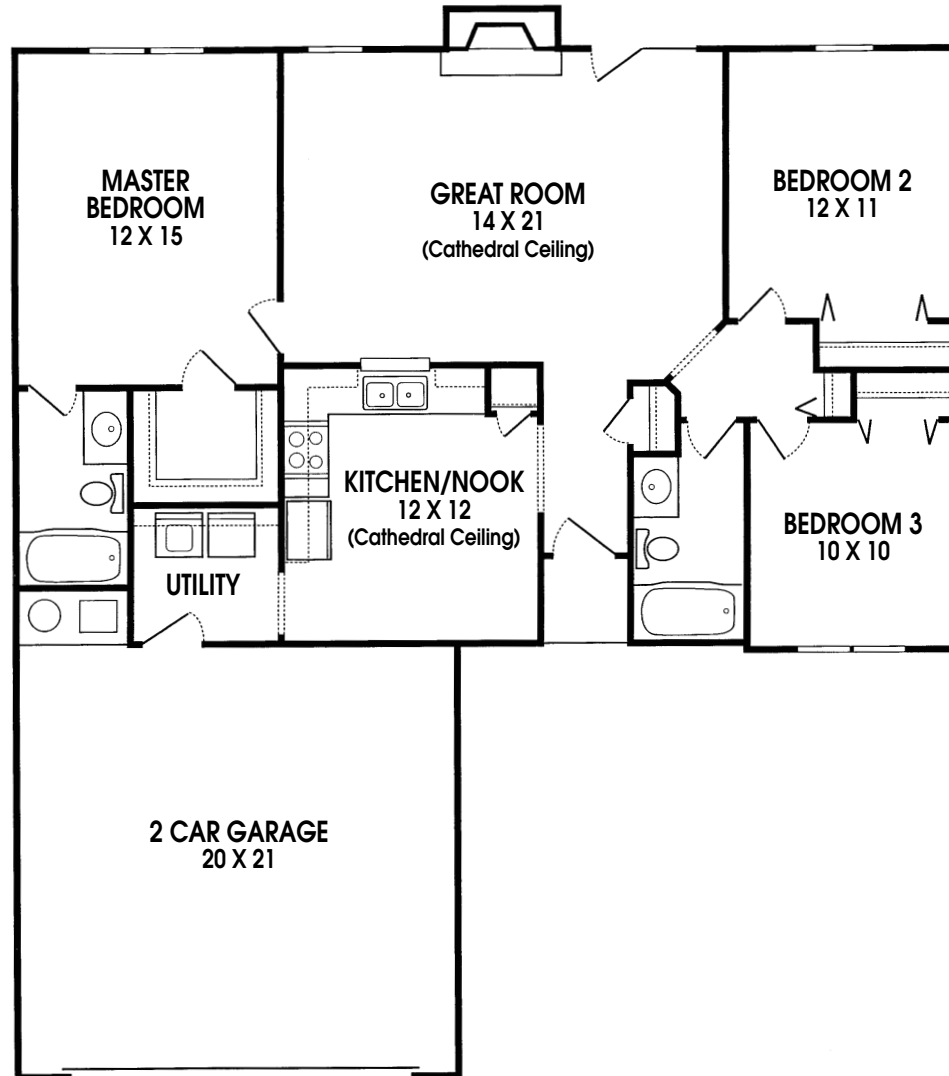

SAYBROOKE

The logo for Fall Creek Homes & Development features the words "FALL" and "CREEK" in a large, serif font, with a stylized sun or moon symbol between them. To the left of the text are three vertical lines representing reeds or grass. Below the main text, the words "HOMES & DEVELOPMENT" are written in a smaller, sans-serif font.

**FALL
CREEK**
HOMES & DEVELOPMENT

Call 432-8448

Designs and prices subject to change without notice.

Quality ∞ Craftsmanship ∞ Personal Service

SQUARE FOOTAGE
Living Area 1222
Garage 420
Total 1642

Homeplan
by