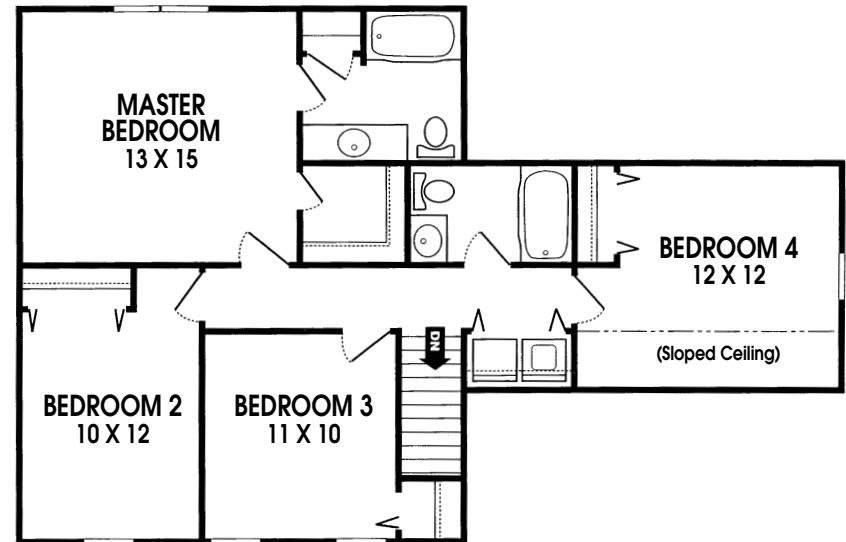

McCLELLAN III

The logo for Fall Creek Homes & Development. It features the words "FALL" and "CREEK" in a large, serif font, stacked vertically. To the left of "FALL" are three vertical lines of varying heights, resembling reeds or grass. To the right of "FALL" is a circle with horizontal lines passing through it. Below the main text, the words "HOMES & DEVELOPMENT" are written in a smaller, sans-serif font.
**FALL
CREEK**
HOMES & DEVELOPMENT

Call 432-8448

Designs and prices subject to change without notice.

Quality ∞ Craftsmanship ∞ Personal Service

SQUARE FOOTAGE	
1st Floor Living Area	645
2nd Floor Living Area	912
Total	1557
Garage	440

Homeplan
by