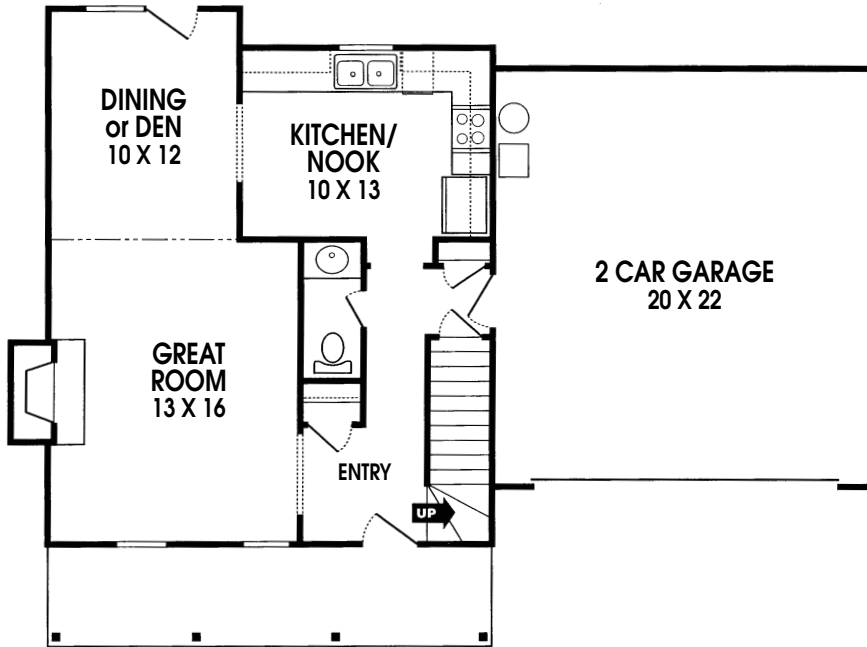

McCLELLAN III

The logo for Fall Creek Homes & Development. It features the words "FALL" and "CREEK" in a large, serif font, stacked vertically. To the left of "FALL" are three vertical lines of varying heights, resembling reeds or grass. To the right of "FALL" is a circle with horizontal lines passing through it. Below the main text, the words "HOMES & DEVELOPMENT" are written in a smaller, sans-serif font.
**FALL
CREEK**
HOMES & DEVELOPMENT

Call 432-8448

Designs and prices subject to change without notice.

Quality ∞ Craftsmanship ∞ Personal Service

SQUARE FOOTAGE	
1st Floor Living Area	645
2nd Floor Living Area	912
Total	1557
Garage	440

Homeplan
by