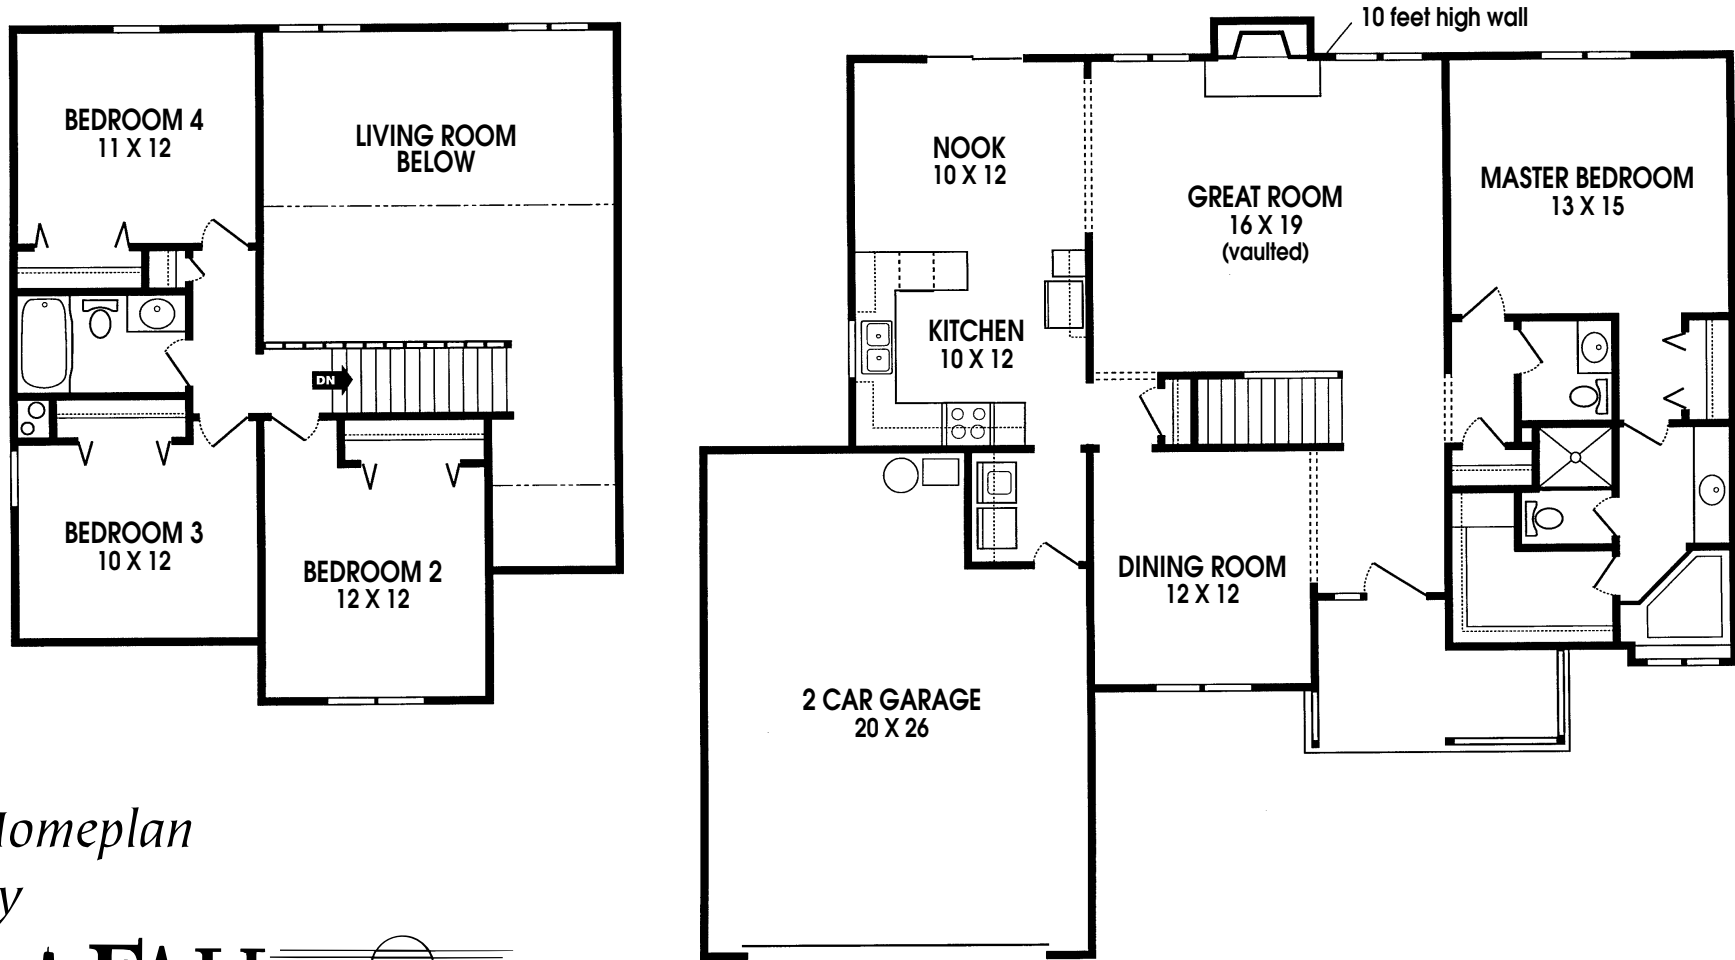

MADELYN

**FALL
CREEK**
HOMES & DEVELOPMENT

Call 432-8448

Designs and prices subject to change without notice.

Quality ∞ Craftsmanship ∞ Personal Service

Homeplan
by

SQUARE FOOTAGE	
1st Floor Living	1349
2nd Floor Living	602
Total	1951
Garage	505