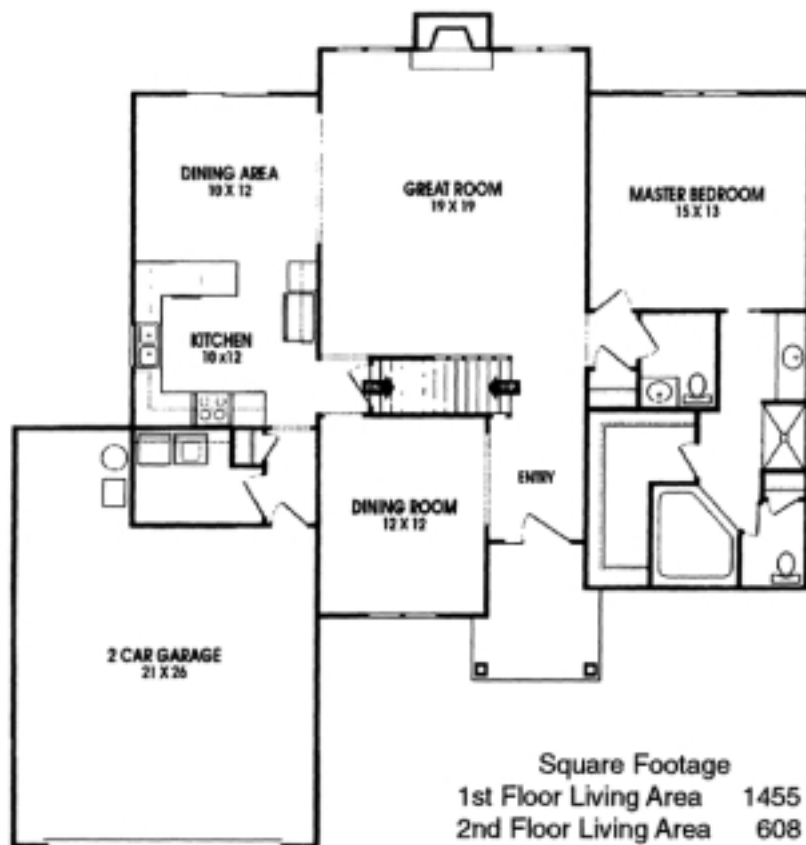

CAPRI

**FALL
CREEK**
HOMES & DEVELOPMENT

Call 432-8448

Designs and specifications subject to change without notice.

Quality & Craftsmanship & Personal Service

Square Footage	
1st Floor Living Area	1455
2nd Floor Living Area	608
Total	2063
Garage	470