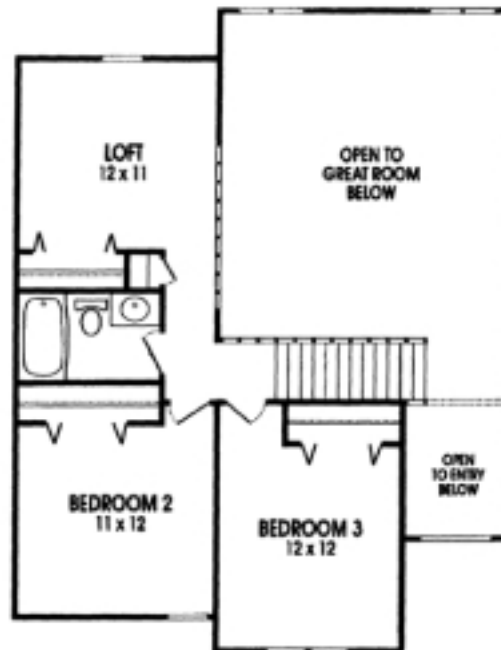

Call 432-8448