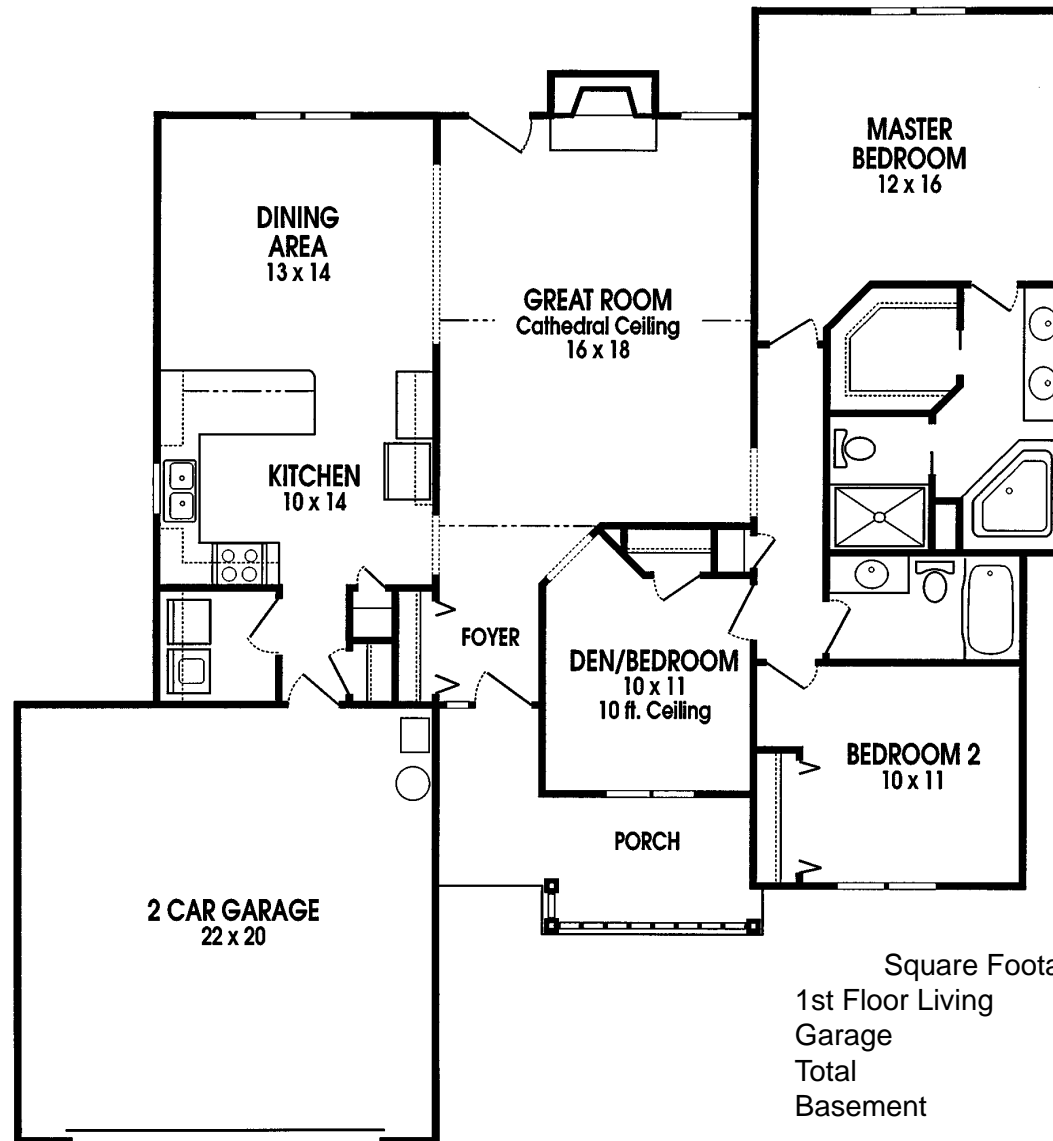

AMBROSE II -JUBILEE SERIES-

FALL CREEK
HOMES & DEVELOPMENT

Call 432-8448

Designs and prices subject to change without notice.

Ambrose II - Jubilee Series -

Square Footage	
1st Floor Living	1514
Garage	442
Total	1956
Basement	953